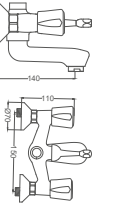

Banyo Bataryası

Bathroom Faucet
Batterie Salle de Bain

- 360° Salmastra

Kod / Code: TKN804

Koli / Pack: 12

Fiyat / Price: 4,548,00₺

Küresel Banyo Bataryası

Ball Valve Controlled Bathroom Faucet
Robinete Sphérique de Salle de Bain

- 360° Salmastra

Kod / Code: TKN213

Koli / Pack: 12

Fiyat / Price: 4,860,00₺