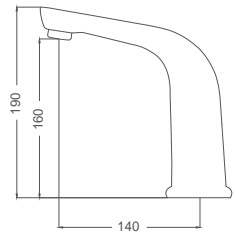

Çift Girişli Kod / Double Entry Code: FT374-B
Koli / Pack: 8
Fiyat / Price: 14,150,00₺

Fotoselli Altın Batarya

Photocell Controlled Faucet
Batterie à Photocelles

- Yükseklik 16 cm
- 50cm Flex

Tek Girişli Kod / Single Entry Code: FT373-A
Koli / Pack: 8
Fiyat / Price: 14,000,00₺