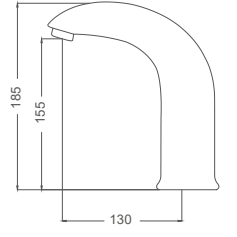

- Yükseklik 16 cm
- 50cm Flex

Çift Girişli Kod / Double Entry Code: FT372-S
Koli / Pack: 8
Fiyat / Price: 14,150,00₺