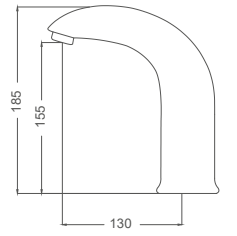

- Yükseklik 16 cm
- 50cm Flex

Çift Girişli Kod / Double Entry Code: FT372-A
Koli / Pack: 8
Fiyat / Price: 16,150,00₺

RENKLİ ÜRÜNLERDE STOK VE TERMİN SÜRESİ SORUNUZ.

NOT: Asitik temizleyici maddeler kullanımında garanti dışıdır. | Birebir Değişim yok, 2 YIL Parça Garantisi Vardır.