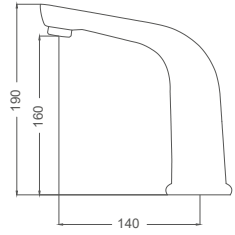

- Yükseklik 16 cm
- 50cm Flex

Çift Girişli Kod / Double Entry Code: FT374-B
Koli / Pack: 8
Fiyat / Price: 14,150,00₺