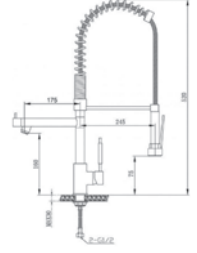

Kod / Code: END012
Koli / Pack: 6
Fiyat / Price: 11,000,00₺

- 35mm Seramik Kartuş

Endüstriyel Eviye Bataryası

Industrial Sink Faucet
Robinet d'évier industriel

Kod / Code: END006
Koli / Pack: 6
Fiyat / Price: 9,600,00₺