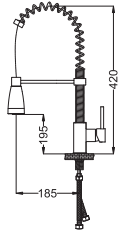

Endüstriyel Eviye Bataryası

Industrial Sink Faucet
Robinet d'évier industriel

Kod / Code: END003
Koli / Pack: 6
Fiyat / Price: 9,600,00₺

- 35mm Seramik Kartuş