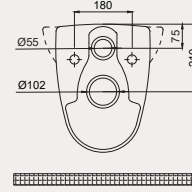

Care + Asma Klozet | 70SD02002

• 75 cm

Palet Adet	Kod	Açıklama	Renk	Fiyat ₺
K12	70SD02002	Asma Klozet	Beyaz	12.250 ₺
K10	30SCH.01.02	Klozet Kapağı	Beyaz	3.850 ₺
SET (2 parça)				16.100 ₺

Uyumlu Kapak Özellikleri

30SCH.01.02
SCA Duroplast Yavaş Kapanan, Önü Açık Metal Menteşeli Beyaz Klozet Kapağı

Kapak uyum tablosu için bakınız [syf. 80](#) ►

Care + Asma Klozet | 70SD02001

• 67,5 cm

YENİ

Palet Adet	Kod	Açıklama	Renk	Fiyat ₺
K12	70SD02001	Asma Klozet	Beyaz	9.000 ₺
K10	30SCA.01.02	Klozet Kapağı	Beyaz	1.900 ₺
SET (2 parça)				10.900 ₺

Uyumlu Kapak Özellikleri

30SCA.01.02
SCA Duroplast Yavaş Kapanan Metal Menteşeli Beyaz Klozet Kapağı

Kapak uyum tablosu için bakınız [syf. 85](#) ►