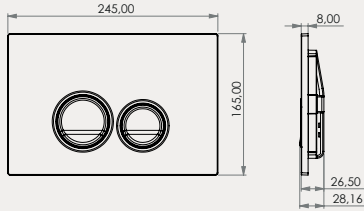

BENT GÖMME REZERVUAR KUMANDA PANELİ | GKP.4000

Kutu Adet	Kod	Renk	Fiyat ₺
1	GKP.4000	Beyaz	840 ₺
1	GKP.4001	Mat Beyaz	1.665 ₺
1	GKP.4002	Mat Krom	1.175 ₺
1	GKP.4003	Parlak Krom	1.085 ₺
1	GKP.4004	Mat Gri	840 ₺
1	GKP.4005	Parlak Siyah	2.015 ₺
1	GKP.4006	Mat Siyah	1.665 ₺
1	GKP.4007	Antrasit	1.665 ₺
1	GKP.4008	Vizon	1.665 ₺
1	GKP.4009	Somon	1.665 ₺
1	GKP.4010	Fildişi	1.665 ₺
1	GKP.4013	Yeşil	1.665 ₺
1	GKP.4014	Mavi	1.665 ₺
1	GKP.4015	Bordo	1.665 ₺
1	GKP.4011	Altın	2.365 ₺
1	GKP.4012	Eskitme	2.365 ₺