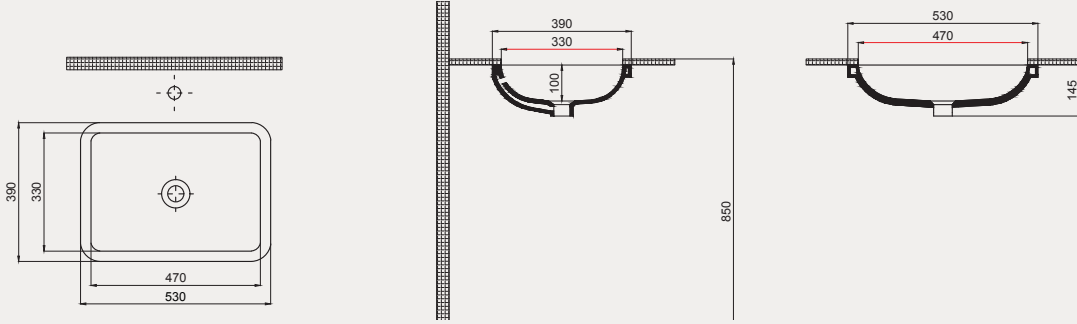

Single Tezgah Altı Lavabo | 70SP25053

- 53x39 cm
- Batarya deliksiz
- Su taşma delikli