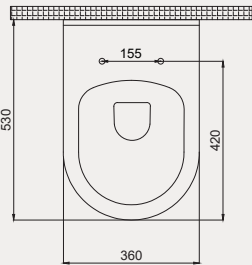

Tesla Duvara Sifir Klozet + Rezervuar | 70TE06001

- 63 cm
- Montaj seti dahildir
- Klozet kapağı dahil değildir

Palet Adet	Kod	Açıklama	Renk	Fiyat ₺
K9	70TE06001	Duvara Sifir Klozet	Beyaz	5.925 ₺
K9	70DE60001	Rezervuar	Beyaz	2.715 ₺
K10	30SCD.01.02	Klozet Kapağı	Beyaz	1.960 ₺
K20	42MCS02	İç Takım		920 ₺
SET (Klozet+Rezervuar+Kapak+İç Takım)				11.520 ₺

Uyumlu Kapak Özellikleri

30SCD.01.02
SCD Duroplast Yavaş Kapanan Metal
Menteşeli Beyaz Klozet Kapağı

Kapak uyum tablosu için bakınız [syf. 80](#) ▶

Tesla Asma Klozet | 70TE02001

- Montaj seti dahil değildir
- Klozet kapağı dahil değildir

Palet Adet	Kod	Açıklama	Renk	Fiyat ₺
K12	70TE02001	Asma Klozet	Beyaz	4.585 ₺
K10	30SCD.01.02	Klozet Kapağı	Beyaz	1.960 ₺
SET (Klozet+Kapak)				6.545 ₺

Uyumlu Kapak Özellikleri

30SCD.01.02
SCD Duroplast Yavaş Kapanan Metal
Menteşeli Beyaz Klozet Kapağı

Kapak uyum tablosu için bakınız [syf. 80](#) ▶

Tesla BTW Tek Klozet | 70TE04001

- Montaj seti dahil değildir
- Klozet kapağı dahil değildir

Palet Adet	Kod	Açıklama	Renk	Fiyat ₺
K15	70TE04001	BTW Tek Klozet	Beyaz	3.940 ₺
K10	30SCD.01.02	Klozet Kapağı	Beyaz	1.960 ₺
SET (Klozet+Kapak)				5.900 ₺

Uyumlu Kapak Özellikleri

30SCD.01.02
SCD Duroplast Yavaş Kapanan Metal
Menteşeli Beyaz Klozet Kapağı

Kapak uyum tablosu için bakınız [syf. 80](#) ▶