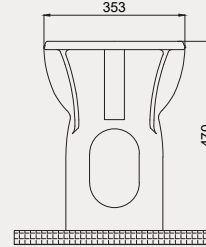

Palet Adet	Kod	Renk	Fiyat ₺
K5	70SD13001	Beyaz	6.055 ₺