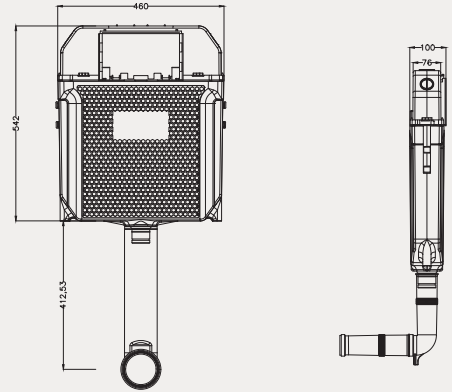

- Duvara Tam Dayalı Klozet için
  3/6 Lt Set

Koli Adet	Kod	Açıklama	Fiyat ₺
1	GRZ4107	Gömme Rezervuar	3.325 ₺