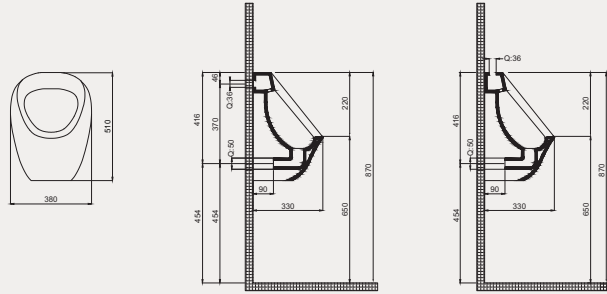

Single Pisuar | 70SP50001

Palet Adet	Kod	Renk	Fiyat ₺
K15	70SP50001	Beyaz	3.500 ₺

- Üstten su giriřli
- Arkadan su giriřli
- Gizli su ıkıřlı

Single Ara Bölme | 70SP58001

Palet Adet	Kod	Renk	Fiyat ₺
K20	70SP58001	Beyaz	2.625 ₺
K20	70SP58001.01.1.3.01	Mat Siyah	4.550 ₺