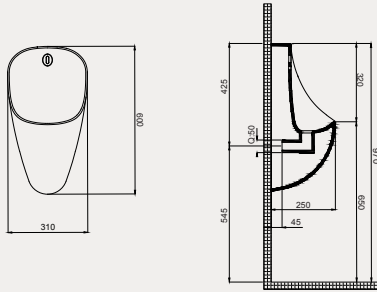

Single Entegre Fotoselli Pisuar | 70SP50002

- Arkadan su giriřli
- Gizli su çıkıřlı
- Entegre sensörlü
- Entegre nozül ile yıkama