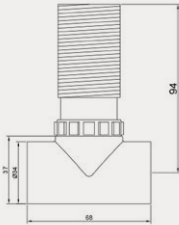

Palet Adet	Kod	Açıklama	Fiyat ₺
	50GR01004	Ankastre Ara Valf	850 ₺