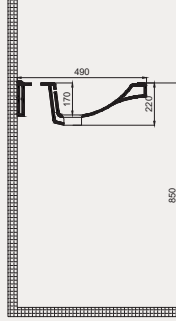

Palet Adet	Kod	Renk	Fiyat ₺
K14	70SD20068	Beyaz	5.075 ₺