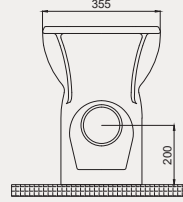

Uyumlu Kapak Özellikleri

30SCL.01.02
SCL Droplast Yavaş Kapanan Metal
Menteşeli Beyaz Klozet Kapağı

Kapak uyum tablosu için bakınız [syf. 80](#) ►