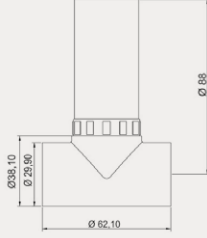

Palet Adet	Kod	Açıklama	Fiyat ₺
	50GR01003	Ankastre Ara Valf	750 ₺