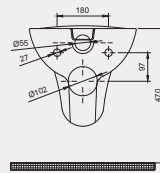

Care + Asma Klozet | 70SD02002

• 75 cm

Palet Adet	Kod	Açıklama	Renk	Fiyat ₺
K12	70SD02002	Asma Klozet	Beyaz	12.250 ₺
K10	30SCH.01.02	Klozet Kapağı	Beyaz	3.850 ₺
SET (2 parça)				16.100 ₺

Uyumlu Kapak Özellikleri

30SCH.01.02
SCA Duroplast Yavaş Kapanan, Önü Açık Metal Menteşeli Beyaz Klozet Kapağı

Kapak uyum tablosu için bakınız [syf. 80](#) ►

Care + Asma Klozet | 70SD02001

• 67,5 cm

YENİ

Palet Adet	Kod	Açıklama	Renk	Fiyat ₺
K12	70SD02001	Asma Klozet	Beyaz	9.000 ₺
K10	30SCA.01.02	Klozet Kapağı	Beyaz	1.900 ₺
SET (2 parça)				10.900 ₺

Uyumlu Kapak Özellikleri

30SCA.01.02
SCA Duroplast Yavaş Kapanan Metal Menteşeli Beyaz Klozet Kapağı

Kapak uyum tablosu için bakınız [syf. 85](#) ►