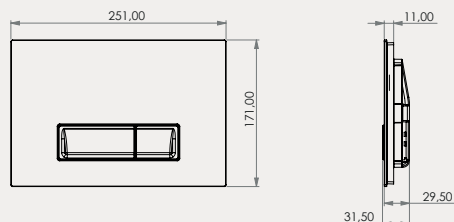

Kutu Adet	Kod	Renk	Fiyat ₺
1	GKP.4200	Beyaz	4.990 ₺
1	GKP.4201	Mat Beyaz	4.990 ₺
1	GKP.4202	Saten	4.990 ₺
1	GKP.4203	Parlak Krom	4.990 ₺
1	GKP.4204	Parlak Siyah	4.990 ₺
1	GKP.4205	Mat Siyah	4.990 ₺
1	GKP.4206	Antrasit	4.990 ₺
1	GKP.4207	Vizon	4.990 ₺
1	GKP.4208	Somon	4.990 ₺
1	GKP.4209	Fildişi	4.990 ₺
1	GKP.4215	Yeşil	4.990 ₺
1	GKP.4216	Mavi	4.990 ₺
1	GKP.4217	Bordo	4.990 ₺
1	GKP.4210	Altın	4.990 ₺
1	GKP.4211	Eskitme	4.990 ₺
1	GKP.4212	Metal-Parlak	7.210 ₺
1	GKP.4213	Metal-Altın	7.210 ₺
1	GKP.4214	Metal-Mat	7.210 ₺

Katalogdaki ürünlerin renkleri, gerçek hayattaki renklerle farklılık gösterebilir.