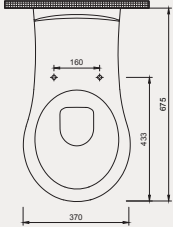

Care + Asma Klozet | 70SD02002

• 75 cm

Palet Adet	Kod	Açıklama	Renk	Fiyat ₺
K12	70SD02002	Asma Klozet	Beyaz	12.250 ₺
K10	30SCH.01.02	Klozet Kapağı	Beyaz	3.850 ₺
SET (2 parça)				16.100 ₺

Uyumlu Kapak Özellikleri

30SCH.01.02
SCA Duroplast Yavaş Kapanan, Önü Açık Metal Menteşeli Beyaz Klozet Kapağı

Kapak uyum tablosu için bakınız [syf. 80](#) ►

Care + Asma Klozet | 70SD02001

• 67,5 cm

YENİ

Palet Adet	Kod	Açıklama	Renk	Fiyat ₺
K12	70SD02001	Asma Klozet	Beyaz	9.000 ₺
K10	30SCA.01.02	Klozet Kapağı	Beyaz	1.900 ₺
SET (2 parça)				10.900 ₺

Uyumlu Kapak Özellikleri

30SCA.01.02
SCA Duroplast Yavaş Kapanan Metal Menteşeli Beyaz Klozet Kapağı

Kapak uyum tablosu için bakınız [syf. 85](#) ►