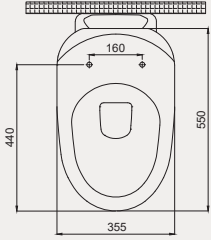

Care + Yerden Tek Klozet | 70SD07001

• 55 cm

Palet Adet	Kod	Açıklama	Renk	Fiyat ₺
K6	70SD07001	Duvara Sıfır Klozet	Beyaz	6.055 ₺
K10	30SCL.01.02	Klozet Kapağı	Beyaz	1.900 ₺
SET (2 parça)				7.955 ₺

Uyumlu Kapak Özellikleri

30SCL.01.02
SCL Droplast Yavaş Kapanan Metal
Menteşeli Beyaz Klozet Kapağı

Kapak uyum tablosu için bakınız [syf. 80](#) ►

Care + Yerden Bide | 70SD13001

Palet Adet	Kod	Renk	Fiyat ₺
K5	70SD13001	Beyaz	6.055 ₺