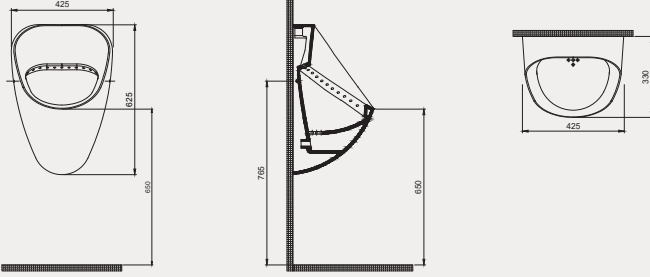

Single Pisuar | 70SP52002

YENİ

Palet Adet	Kod	Renk	Fiyat ₺
K20	70SP52002	Beyaz	4.750 ₺

- Arkadan su giriřli
- Gizli su ıkıřlı