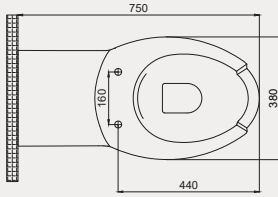

Palet Adet	Kod	Açıklama	Renk	Fiyat ₺
K12	70SD02002	Asma Klozet	Beyaz	12.250 ₺
K10	30SCH.01.02	Klozet Kapağı	Beyaz	3.850 ₺
SET (2 parça)				16.100 ₺

Uyumlu Kapak Özellikleri

30SCH.01.02
SCA Duroplast Yavaş Kapanan, Önü Açık Metal Menteşeli Beyaz Klozet Kapağı

Kapak uyum tablosu için bakınız [syf. 80](#) ►