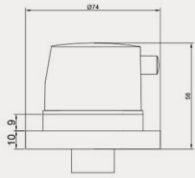

Palet Adet	Kod	Açıklama	Fiyat ₺
	50GR01004	Ankastre Ara Valf	850 ₺