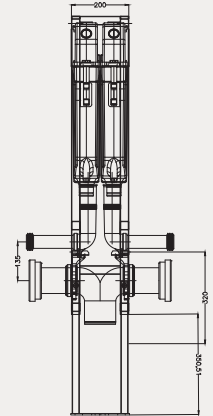

- Asma Klozet için Sırt Sırt İkilili Yere Montaj 3/6 Lt Set

Koli Adet	Kod	Açıklama	Fiyat ₺
1	GRZ4105	Gömme Rezervuar	12.935 ₺