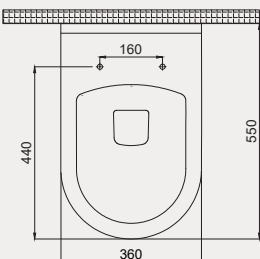

Tesla Duvara Sifir Klozet + Rezervuar | 70TE06001

- 63 cm
- Montaj seti dahildir
- Klozet kapağı dahil değildir

Palet Adet	Kod	Açıklama	Renk	Fiyat ₺
K9	70TE06001	Duvara Sifir Klozet	Beyaz	5.925 ₺
K9	70DE60001	Rezervuar	Beyaz	2.715 ₺
K10	30SCD.01.02	Klozet Kapağı	Beyaz	1.960 ₺
K20	42MCS02	İç Takım		920 ₺
SET (Klozet+Rezervuar+Kapak+İç Takım)				11.520 ₺

Uyumlu Kapak Özellikleri

30SCD.01.02
SCD Duroplast Yavaş Kapanan Metal
Menteşeli Beyaz Klozet Kapağı

Kapak uyum tablosu için bakınız [syf. 80](#) ▶

Tesla Asma Klozet | 70TE02001

- Montaj seti dahil değildir
- Klozet kapağı dahil değildir

Palet Adet	Kod	Açıklama	Renk	Fiyat ₺
K12	70TE02001	Asma Klozet	Beyaz	4.585 ₺
K10	30SCD.01.02	Klozet Kapağı	Beyaz	1.960 ₺
SET (Klozet+Kapak)				6.545 ₺

Uyumlu Kapak Özellikleri

30SCD.01.02
SCD Duroplast Yavaş Kapanan Metal
Menteşeli Beyaz Klozet Kapağı

Kapak uyum tablosu için bakınız [syf. 80](#) ▶

Tesla BTW Tek Klozet | 70TE04001

- Montaj seti dahil değildir
- Klozet kapağı dahil değildir

Palet Adet	Kod	Açıklama	Renk	Fiyat ₺
K15	70TE04001	BTW Tek Klozet	Beyaz	3.940 ₺
K10	30SCD.01.02	Klozet Kapağı	Beyaz	1.960 ₺
SET (Klozet+Kapak)				5.900 ₺

Uyumlu Kapak Özellikleri

30SCD.01.02
SCD Duroplast Yavaş Kapanan Metal
Menteşeli Beyaz Klozet Kapağı

Kapak uyum tablosu için bakınız [syf. 80](#) ▶