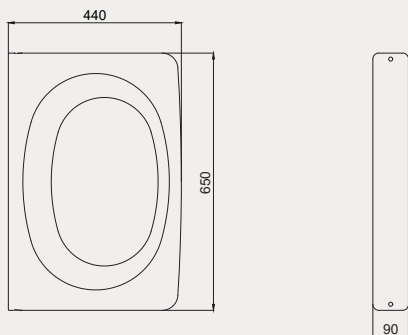

Single Pisuar | 70SP52002

YENİ

Palet Adet	Kod	Renk	Fiyat ₺
K20	70SP52002	Beyaz	4.750 ₺

- Arkadan su giriřli
- Gizli su ıkıřlı

Single Pisuar | 70SP50001

Palet Adet	Kod	Renk	Fiyat ₺
K15	70SP50001	Beyaz	3.500 ₺

- Üstten su giriřli
- Arkadan su giriřli
- Gizli su ıkıřlı

Single Ara Bölme | 70SP58001

Palet Adet	Kod	Renk	Fiyat ₺
K20	70SP58001	Beyaz	2.625 ₺
K20	70SP58001.01.1.3.01	Mat Siyah	4.550 ₺