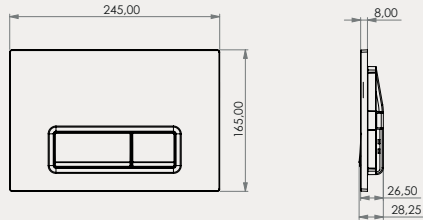

WAVE GÖMME REZERVUAR KUMANDA PANELİ | GKP.4100

Kutu Adet	Kod	Renk	Fiyat ₺
1	GKP.4100	Beyaz	840 ₺
1	GKP.4101	Mat Beyaz	1.665 ₺
1	GKP.4102	Mat Krom	1.175 ₺
1	GKP.4103	Parlak Krom	1.085 ₺
1	GKP.4104	Mat Gri	840 ₺
1	GKP.4105	Parlak Siyah	2.015 ₺
1	GKP.4106	Mat Siyah	1.665 ₺
1	GKP.4107	Antrasit	1.665 ₺
1	GKP.4108	Vizon	1.665 ₺
1	GKP.4109	Somon	1.665 ₺
1	GKP.4110	Fildişi	1.665 ₺
1	GKP.4113	Yeşil	1.665 ₺
1	GKP.4114	Mavi	1.665 ₺
1	GKP.4115	Bordo	1.665 ₺
1	GKP.4111	Altın	2.365 ₺
1	GKP.4112	Eskitme	2.365 ₺