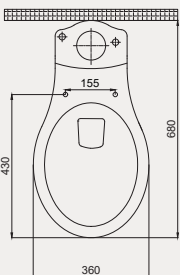

- Montaj seti dahildir
- Klozet kapağı dahil değildir