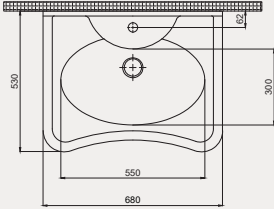

Palet Adet	Kod	Renk	Fiyat ₺
K14	70SD20068	Beyaz	5.075 ₺