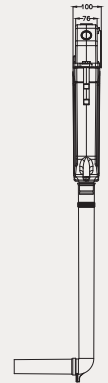

- Tuvalet Taşı için 3/6 Lt Set

Koli Adet	Kod	Açıklama	Fiyat ₺
1	GRZ4106	Gömme Rezervuar	3.360 ₺