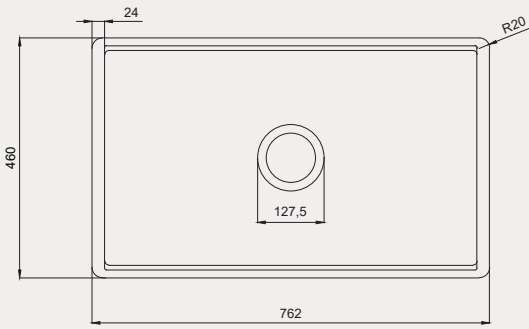

Single Amerikan Eviye | 70KS90030

- 76x46 cm
- Batarya deliksiz
- Su taşma deliksiz
- Mobilya ile kullanıma uygun
- Aksesuarları fiyata dahil değildir

Palet Adet	Kod	Açıklama	Renk	Fiyat ₺
A8	70KS90030	Amerikan Eviye	Beyaz	8.750 ₺
A8	60KS70000	Tel Izgara	Krom	3.500 ₺
A8	56BC01000	Eviye Sifonu	Krom	1.050 ₺
A8	60KS70001	Kesme Tahtası		3.150 ₺
SET (4 parça)				16.450 ₺