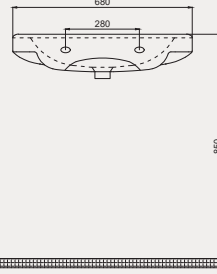

Palet Adet	Kod	Renk	Fiyat ₺
K14	70SD20068	Beyaz	5.075 ₺