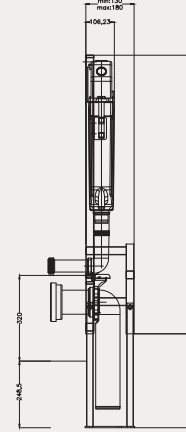

- Asma Klozet için Yere Hızlı Montaj 3/6 Lt Set