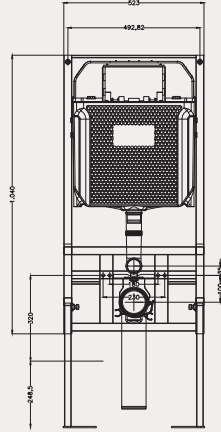

- Asma Klozet için Yere Hızlı Montaj 3/6 Lt Set