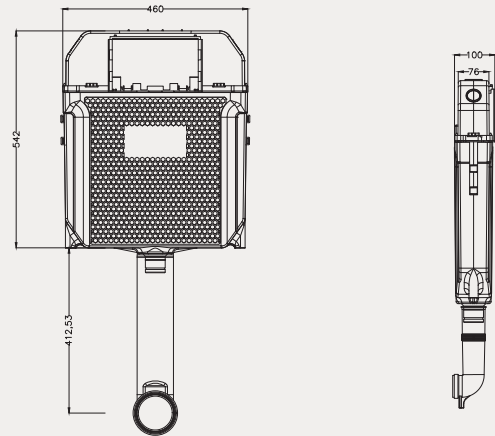

- Tek ve Çocuk Klozeti için
  3/6 Lt Set

Koli Adet	Kod	Açıklama	Fiyat ₺
1	GRZ4108	Gömme Rezervuar	3.625 ₺