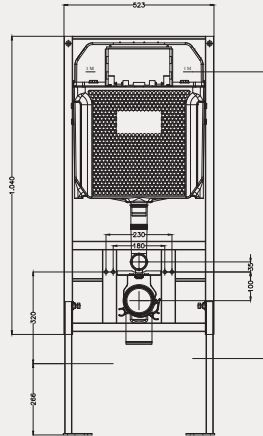

- Asma Klozet için Sırt Sırt İkilili Yere Montaj 3/6 Lt Set

Koli Adet	Kod	Açıklama	Fiyat ₺
1	GRZ4105	Gömme Rezervuar	12.935 ₺