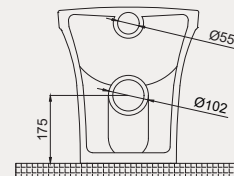

Uyumlu Kapak Özellikleri

30SCD.01.02
SCD Duroplast Yavaş Kapanan Metal
Menteşeli Beyaz Klozet Kapağı

Kapak uyum tablosu için bakınız [syf. 80](#) ▶