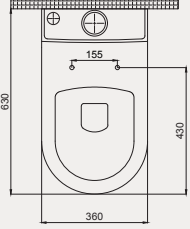

- 63 cm
- Montaj seti dahildir
- Klozet kapağı dahil değildir