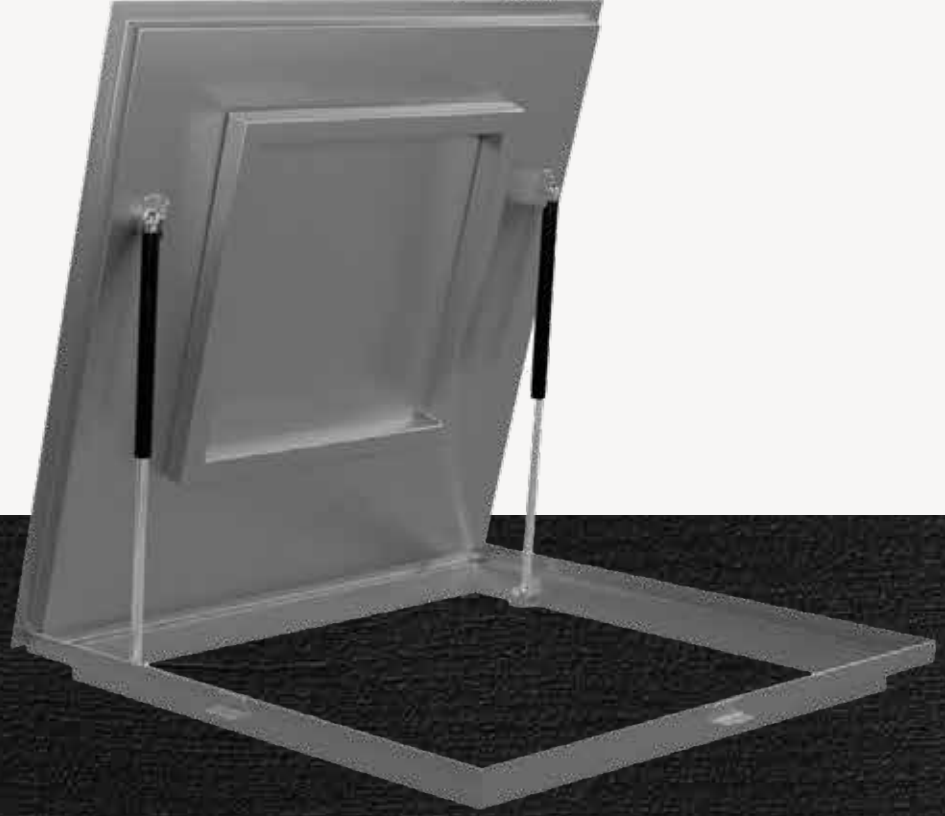

STEEL 37

PİSTONLU ACİL MÜDAHALE KAPAĞI
Emergency response cover with piston

Ürün Kodu Code	Genişlik Width	Koli Adedi Box Qty	Fiyat Price
PAMK-130-37	30x30 cm	1	FİYAT SORUNUZ
PAMK-140-37	40x40 cm	1	FİYAT SORUNUZ
PAMK-150-37	50x50 cm	1	FİYAT SORUNUZ
PAMK-160-37	60x60 cm	1	FİYAT SORUNUZ
PAMK-170-37	70x70 cm	1	FİYAT SORUNUZ
PAMK-180-37	80x80 cm	1	FİYAT SORUNUZ
PAMK-190-37	90x90 cm	1	FİYAT SORUNUZ
PAMK-100-37	100x100 cm	1	FİYAT SORUNUZ